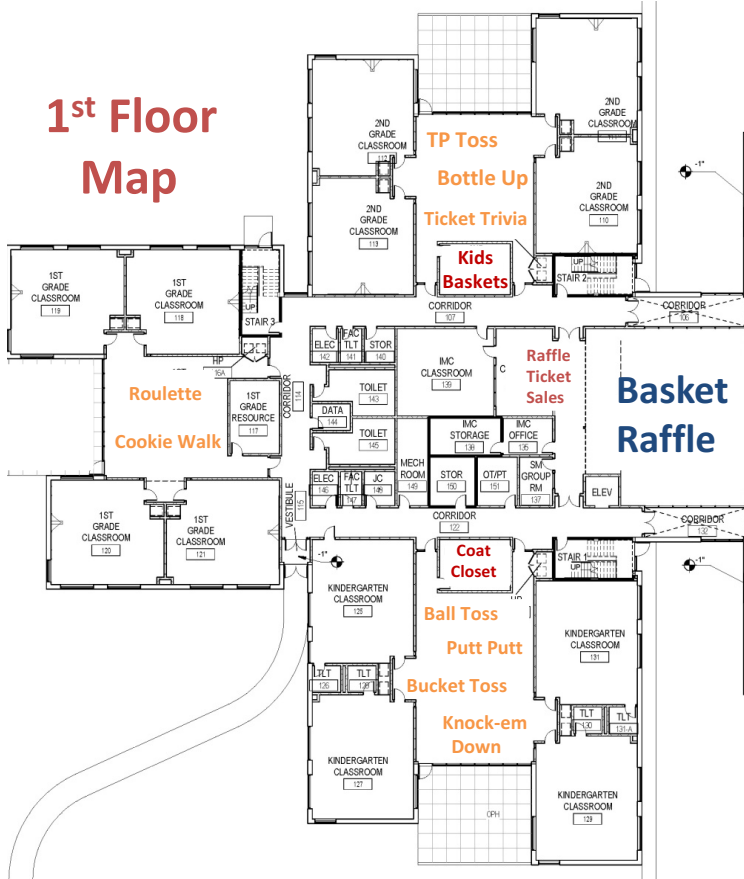

Join us in the gym at 8:05 pm for a show by Gamma Phi Circus!!!

Carnival Schedule of Events

- 5:00 – 8:00 Games open (Inflatables close 7:50-7:55)
- 5:00 – 7:45 Basket Raffle (doors close at 7:45) in library
- 5:00 – 7:45 Food sales and pre-order pick up in cafeteria (cafeteria closes 7:55)
- 5:00 – 8:00 50/50 Raffle Ticket Sales (roaming sales team)
- 5:00 – 8:00 Activities open (Face painting, balloon artist, photo booth, dance party)
- 8:05 Gamma Phi Circus Show in the Gym!
- 8:25 Basket Raffle winners announced (posted IMC doors)
- March 4th Basket Raffle winners posted on www.benjamin carnival.com

1st Floor Map

2nd Floor Map

****** TICKET TRIVIA ******
 Tickets won in Ticket Trivia game can **only** be used for the baskets in the 2nd Grade Resource Room!
 If tickets are added for the baskets in the IMC, they can not win those baskets.
 Ticket Trivia basket tickets will be Pink.
 IMC Raffle baskets will be White.