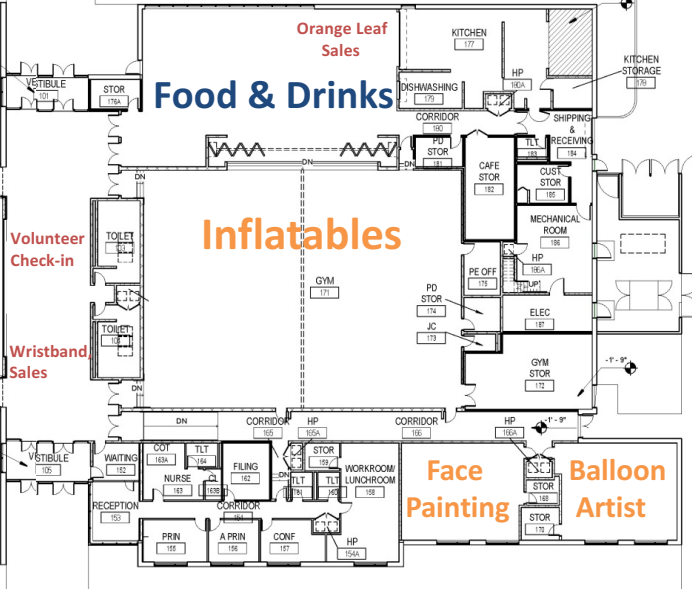

Join us in the gym at 8:05 pm for a show by Gamma Phi Circus!!!

Carnival Schedule of Events

- 5:00 – 8:00 Games open (Inflatables close 7:50-7:55)
- 5:00 – 7:45 Basket Raffle (doors close at 7:45) in library
- 5:00 – 7:45 Food sales and pre-order pick up in cafeteria (cafeteria closes 7:55)
- 5:00 – 8:00 50/50 Raffle Ticket Sales (roaming sales team)
- 5:00 – 8:00 Activities open (Face painting, balloon artist, photo booth, dance party)
- 8:05 Gamma Phi Circus Show in the Gym!
- 8:25 Basket Raffle winners announced (posted IMC doors)
- March 4th Basket Raffle winners posted on www.benjamin carnival.com

1st Floor Map

2nd Floor Map

****** TICKET TRIVIA ******
 Tickets won in Ticket Trivia game can **only** be used for the baskets in the 2nd Grade Resource Room!
 If tickets are added for the baskets in the IMC, they can not win those baskets.
 Ticket Trivia basket tickets will be Pink.
 IMC Raffle baskets will be White.